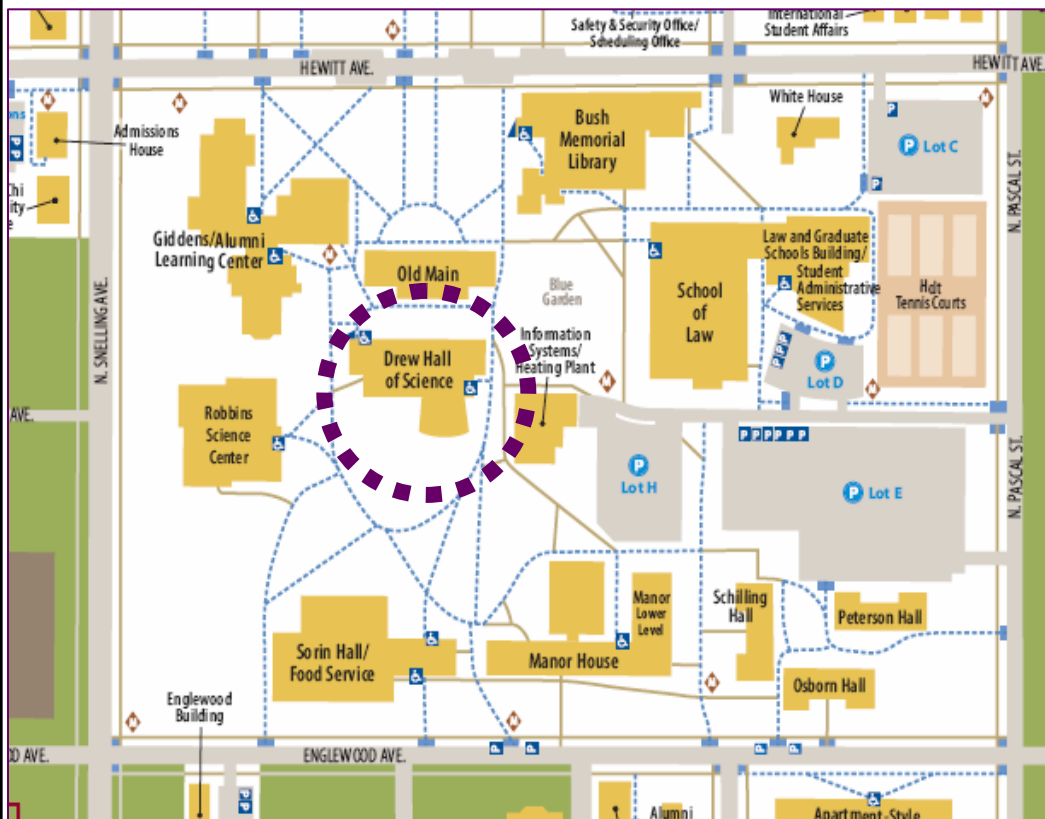

District 6 Toastmasters
FRONTIER DIVISION

SPRING SPEECH CONTEST

“An Enchanted Morning”

Come enjoy a magical morning of competitive public speaking at Toastmasters’ International Speech and Evaluation Contests

Saturday - April 12, 2008
Hamline University
(Snelling and Hewitt Ave.)
Drew Science Building Room #118
Saint Paul, MN

COME EARLY
9:00 am
Doors Open
(Eat & Network)
9:15 am
Pre-Contest Briefing
9:35 am
Contest
\$3 Door fee.
FUN FOR ALL AGES!!!